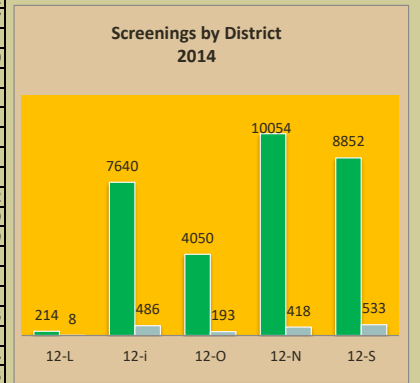

Clubs Screening 1000 Plus	
Murfreesboro Noon	4062
Franklin	3573
West Knox	3406
Maryville	1416

TOTAL CLUBS 221

**Total Screenings/Referrals
30,810/1,627**