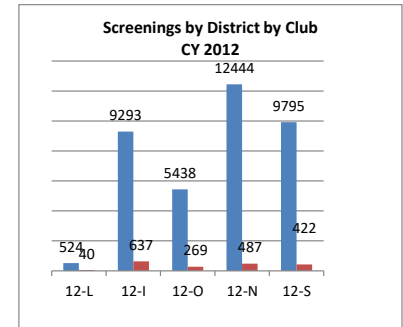

Screening (by Club) by District
Calendar Year 2012

District 12-L			District 12-I			District 12-O			District 12-N			District 12-S		
	Sc'd	Ref		Sc'd	Ref		Sc'd	Ref		Sc'd	Ref		Sc'd	Ref
ADAMSVILLE			ARDMORE			ALGOOD			BULLS GAP			ALEXANDRIA		
ALAMO			ASHLAND CITY			ATHENS	317	8	CAMPBELL COUNTY	146	10	AUBURN TOWN		
BARTLETT			BELFAST			BENTON			CLINTON	257	12	BELL BUCKLE		
BOLIVAR			BRENTWOOD	544	7	BLEDSCO COUNTY			COALFIELD			BRUSH CREEK		
BRADFORD			CENTERVILLE			BRAINERD	173	7	DANDRIDGE	585	30	CARTHAGE		
BRUCETON			CHAPEL HILL	124	6	BYRDSTOWN			EAST HAWKINS COUNTY			COMMUNITY		
CAMDEN			CHARLOTTE			CELINA			ELIZABETHTON			DECHERD	74	1
CHESTER COUNTY	263	22	CHEATHAM COUNTY	366	14	CHATT D'TOWN	39	4	FARRAGUT	263	10	EAGLEVILLE		
COLLIERVILLE			C'VILLE QN CITY			CLEVELAND	1005	41	FOUNTAIN CITY			ESTILL SPRINGS	157	4
COTTAGE GROVE	23	2	C'VILLE RVRVIEW			COOKEVILLE EVN'G			GREENEVILLE	198	6	FAYETTEVILLE	330	10
COVINGTON			COLLEGE GROVE	4	0	COOKEVILLE NOON			HALLS COMMUNITY			GAINESBORO	120	3
DRESDEN			COLUMBIA			CROSSVILLE	201	9	HAMBLEN COUNTY			GALLATIN	535	22
DYER			CORNERSVILLE	17	0	DAISY-DALLAS			HARRIMAN	441	16	GRUNDY COUNTY		
GERMANTOWN			CULLEOKA			DALEWOOD-LK'SIDE	785	39	INSKIP			HARTSVILLE	39	2
GREENFIELD			DICKSON	62	4	DAYTON	95	13	JELlico AREA	70	0	HENDERSONVILLE	203	10
HUMBOLDT			DONELSON	742	21	DELANO			JOHNSON CITY NOON	324	10	HUNT LAND		
HUNTINGDON			FAIRVIEW			DUNLAP	2	0	JOHNSON COUNTY			LAFAYETTE	366	15
JACKSON D'TOWN			FRANKEWING			EAST RIDGE			KARNS			LAFAYETTE LION L'ESS		
JACKSON OLD HKRY			FRANKLIN	4259	394	ENGLEWOOD			KINGSPO RT	830	43	LASCASSAS/MILTON		
LAKELAND	56	4	FRANKLIN EVENING			ETOWAH			KINGSTON			LAVERGNE		
LEXINGTON			HERMITAGE			FAIRFIELD GLADE	916	37	KNOX COUNTY NORTH			LEBANON	133	9
MARTIN			HOHENWALD			HIXSON	148	6	KNOXVILLE TRI-COUNTY	10	1	LYNCHBURG		
McKENZIE			HOUSTON COUNTY	607	36	JAMESTOWN	364	19	LAKE CITY			MANCHESTER	12	1
MEDINA			IRON CITY			JASPER	120	14	LENOIR CITY			McMINNVILLE	665	41
MEMPHIS BLUFF CITY			LAWRENCEBURG	850	51	LOOKOUT VALLEY	43	1	LOUDON			MT JULIET/W WILSON	59	2
MEMPHIS D'TOWN			LEWISBURG			MADISONVILLE			MARYVILLE	2341	61	MURFREESBORO	4689	201
MEMPHIS S. COLLLEGE			LORETTO			MEIGS COUNTY	103	11	MORGAN COUNTY CENT			MURFR'BORO NOON	211	11
MEMPHIS WHITEHAVEN			LORETTO LION L'ESS			MONTEREY	148	12	MORRISTOWN	282	7	PETERSBURG		
MIDDLETON			MADISON-RVRGATE			NIOTA Closed Charter Oct 12			MORRISTWN-CROKEE			PORTLAND		
MILAN			MARTIN ME. COL.			OOLETWAH-COL'DAL	37	2	MORRISTWN/M.BLVD			RED B'LING SPRINGS	11	0
MILLINGTON			McEWEN			OVERTON COUNTY	172	7	NEWPORT	338	18	ROCK ISLAND	124	7
NEWBERN	182	12	MT PLEASANT	724	66	RED BANK	44	2	NEW TRAZEWELL			SHELBYVILLE	974	50
PARIS			NASHVILLE D'TOWN	525	22	SALE CREEK	56	3	NORRIS	60	2	SHELBYVILLE/LIBERTY		
PARSONS			NASHVILLE EAST			SIGNAL MOUNTAIN	207	7	OAK RIDGE	157	10	SMITHVILLE	7	0
PURYEAR			NASHVILLE SOUTH			SODDY-DAISY	241	12	ONEIDA			SMYRNA	204	5
RUTHERFORD			NEW JOHNSONVILLE			SOUTH PITTSBURG	33	4	POWELL			SOUTHSIDE	74	0
SAVANNAH			NOLENSVILLE	25	1	SWEETWATER			ROGERSVILLE	1307	98	SPRINGFIELD		
SCOTTS HILL			OLD HICKORY	60	1	TELLICO PLAINS	30	0	RUTLEDGE			TULLAHO MA		
SELMER			PULASKI	197	12	TN TECH UNIVERSITY			SEVIERVILLE			TULLAHO MA D'TOWN	525	17
TIPTONVILLE			SOUTH WAYNE CTY			VAN BUREN CTOUNY			SOUTH KNOX			TULLAHO MA AM		
TRIMBLE			SPRING HILL			VIRGINIA COLLEGE			TELLICO VILLAGE	1063	63	WARREN COUNTY		
TROY			ST JOSEPH			WHITE COUNTY	159	11	UNION COUNTY	184	8	WATERTOWN		
UNION CTY CSEY J'SON			WAYERLY	187	2	WHITWELL-CRSRDS			WEST KNOX	3588	82	WESTMORELAND	18	1
Totals	524	40	WAYNESBORO			Totals	5438	269	WHITE PINE			WHITE HOUSE		
			WILLIAMSON CO						Totals	12444	487	WINCHESTER	103	5
			Totals	9293	637							WOODBURY	162	5
												Totals	9795	422