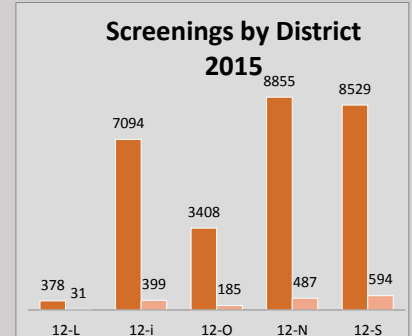

Clubs Screening 1000 Plus	
Murfreesboro Noon	3930
Franklin	3337
West Knox	2480
Maryville	1115

TOTAL CLUBS 208

**Total Screenings/Referrals
28,264/1,696**